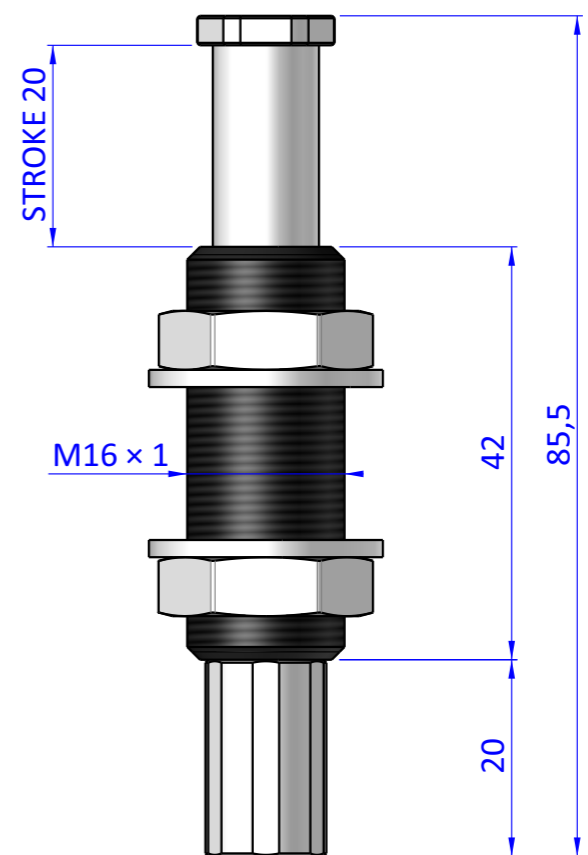

THE PROPERTY OF THE DRAWING IS ESTABLISHED BY LAW. IT IS FORBIDDEN TO PRODUCE OR SHOW IT TO THIRD PART. WITHOUT A WRITTEN AGREEMENT.

Item	Name	Q.ty
1	D.M16X1	2
2	M.8.45X34	1
3	R.16.SCH	2
4	SDR.1420.01	1
5	SDRG.1620.02	1
6	VSN.14.1	1

Format A3
UNI 936-76

 FPS FPSERVICES AUTOMATION		DESIGNED FROM		REVIEW
		FPS Automation		A
GENERAL TOLERANCE		DATE		WEIGHT
UNI - ISO 2768		-		0,037kg
CLASSE f		CODE		
		CA.SDRG.1420		CA.SDRG.1620