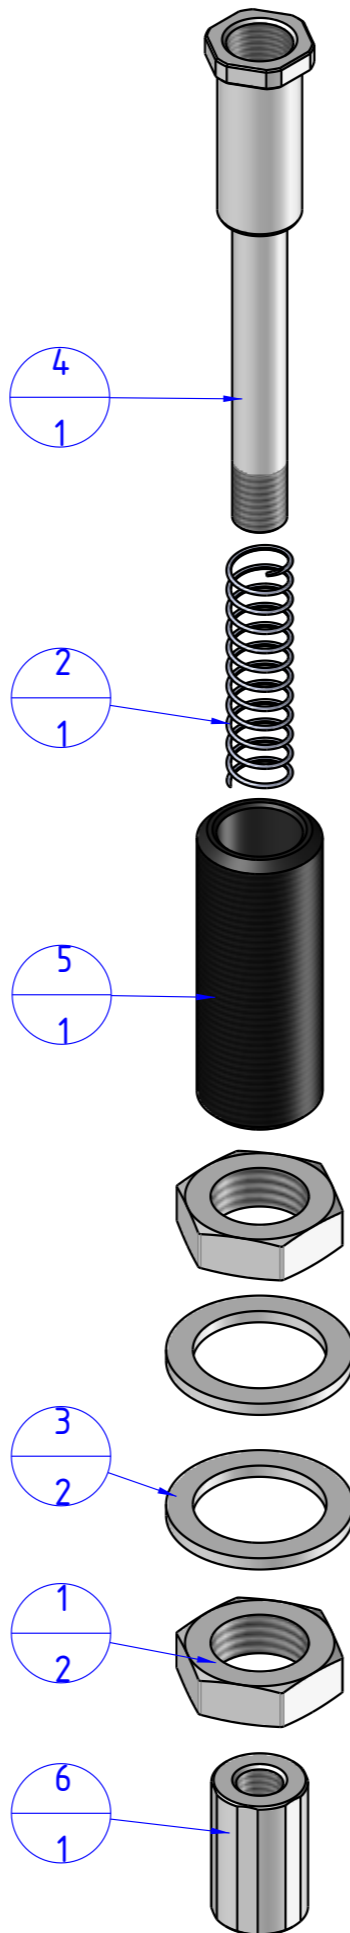

THE PROPERTY OF THE DRAWING IS ESTABLISHED BY LAW. IT IS FORBIDDEN TO PRODUCE OR SHOW IT TO THIRD PART. WITHOUT A WRITTEN AGREEMENT.

Item	Name	Q.ty
1	D.M16X1	2
2	M.8.45X34	1
3	R.16.SCH	2
4	SDR.1420.01	1
5	SDRG.1620.02	1
6	VSN.14.1	1

Format A3
UNI 936-76

 FPS FPSERVICES AUTOMATION		DESIGNED FROM		REVIEW
		FPS Automation		A
GENERAL TOLERANCE		DATE		WEIGHT
UNI - ISO 2768		-		0,037kg
CLASSE f		CODE		
		CA.SDRG.1420		CA.SDRG.1620